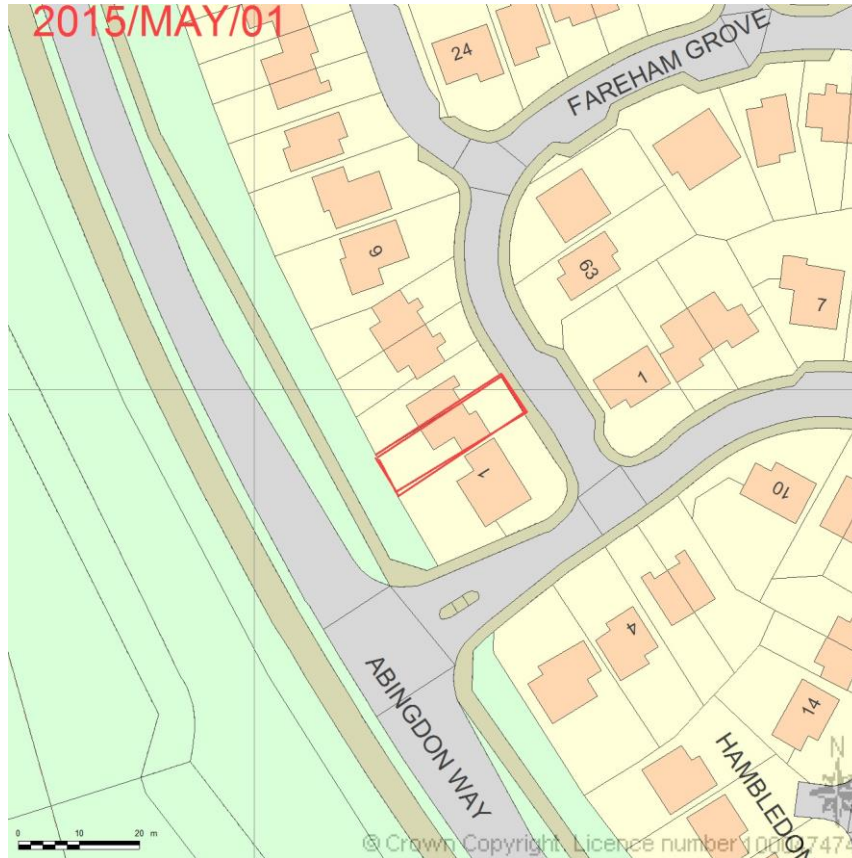

SITE LOCATION PLAN
AREA 2 HA
SCALE 1:1250 on A4
CENTRE COORDINATES: 433930, 561893

Supplied by Streetwise Maps Ltd
www.streetwise.net
Licence No: 100047474
18/05/2015 12:29